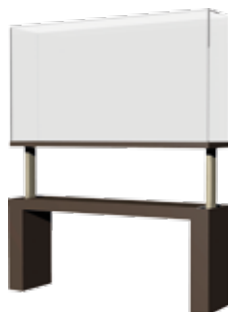

INTERIOR & EXTERIOR MATERIALS

Wide range of materials (fabric wrapped ZF MDF, powdercoated metal sheet, sprayed MDF) is available for case internal and external parts. We pay great attention to the use of neutral and tested materials.

COMMON TYPES OF CASES

TABLE & WALL

Table display cases with glass hood enable presentation and view on exhibited items from the top.

A good lighting and a possibility of closer view enable visibility of smaller details. ARCHA display cases are also available in custom design and different measures.