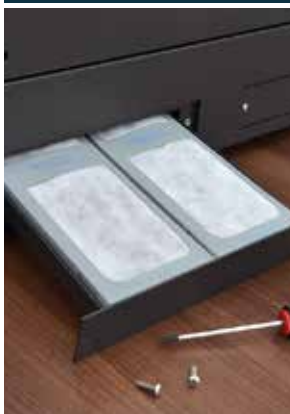

INTERIOR & EXTERIOR MATERIALS

Wide range of materials (fabric wrapped ZF MDF, powdercoated metal sheet, sprayed MDF) is available for case internal and external parts. We pay great attention to the use of neutral and tested materials.