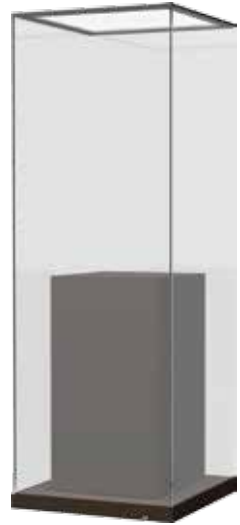

INTERIOR & EXTERIOR MATERIALS

Wide range of materials (fabric wrapped ZF MDF, powdercoated metal sheet, sprayed MDF) is available for case internal and external parts. We pay great attention to the use of neutral and tested materials.

CONSERVATION TYPES

Dustproof or Air-tight cases with active (climatized) or passive (desiccant tray) humidity control. Usage of neutral silicone or gaskets as required.

FREE STANDING

The basic model of free standing display case enables exhibited items to be seen from all sides. The display cases are distinguished with:

COMMON TYPES OF CASES

TABLE & WALL

Table display cases with glass hood enable presentation and view on exhibited items from the top.

A good lighting and a possibility of closer view enable visibility of smaller details. ARCHA display cases are also available in custom design and different measures.